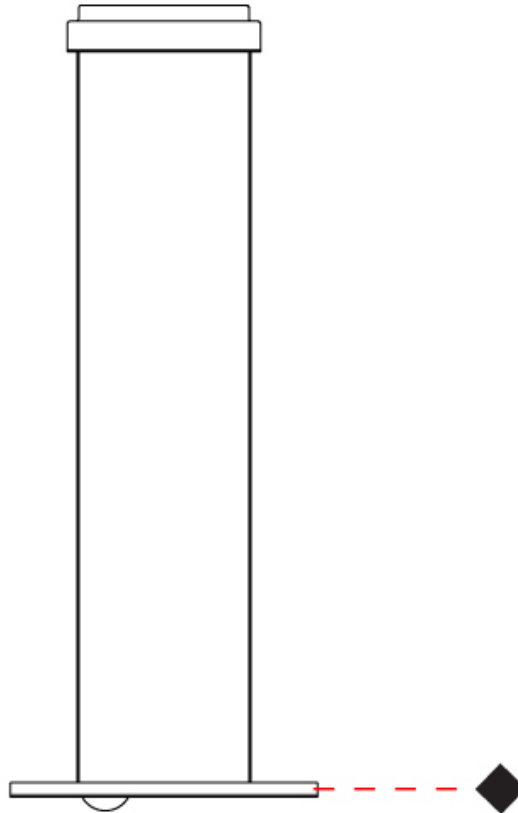

PASSEPARTOUT SUSPENSION

D31024-

PROJECT _____

TYPE _____

SPECIFIER _____

QUANTITY _____

DATE _____

D